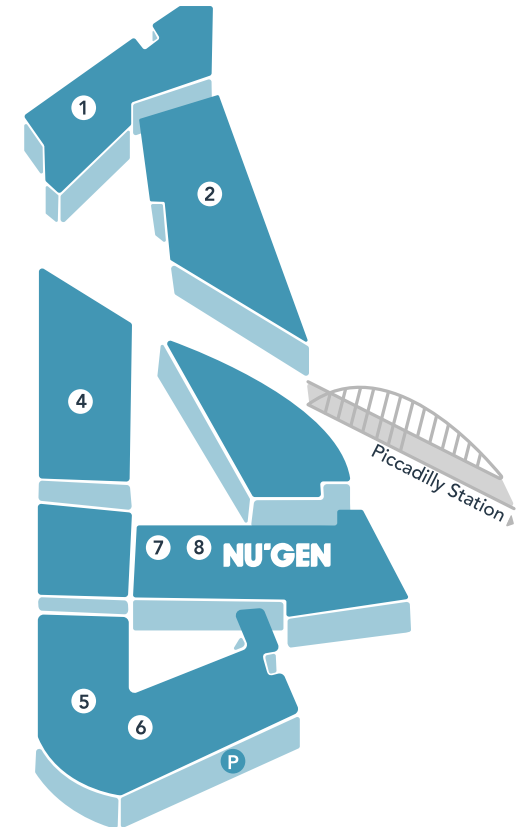

How to find NuGen

7th Floor, Three Piccadilly Place, Manchester M1 3BN
+44 (0)161 413 0420

BY TRAIN

- On arrival at Manchester Piccadilly, leave the station via the main exit.
- At the top of Station Approach Road, you will see the Manchester Curve footbridge.
- Cross the bridge and descend the steps in front of Transport for Greater Manchester.
- Cross the Metrolink tracks (taking care to check for trams) and Three Piccadilly Place is ahead of you, across the plaza.

BY CAR

- There is a public, paid-for car park directly underneath Piccadilly Place, which is on Whitworth Street (for sat-nav: 14 - 16 Whitworth Street, M1 3BS).
- The car park is most easily accessed via the A57(M) Mancunian Way, taking the exit for A6 / Piccadilly.
- Having left the Mancunian Way, drive north along London Road, continue ahead through traffic lights, filter left into Whitworth Street.
- The entrance to Piccadilly Place car park is on the right-hand side of Whitworth Street.
- Take the stairs or lift up to the ground floor, and you will find yourself in the plaza, with Three Piccadilly Place on your left.

[Click here to open Google map reference](#)

1

DoubleTree by Hilton Hotel

2

Transport for Greater Manchester

NU'GEN

Entrance to NuGen

4

Four Piccadilly Place

5

The Hub Apartments

6

Management Suite

7

Starbucks

8